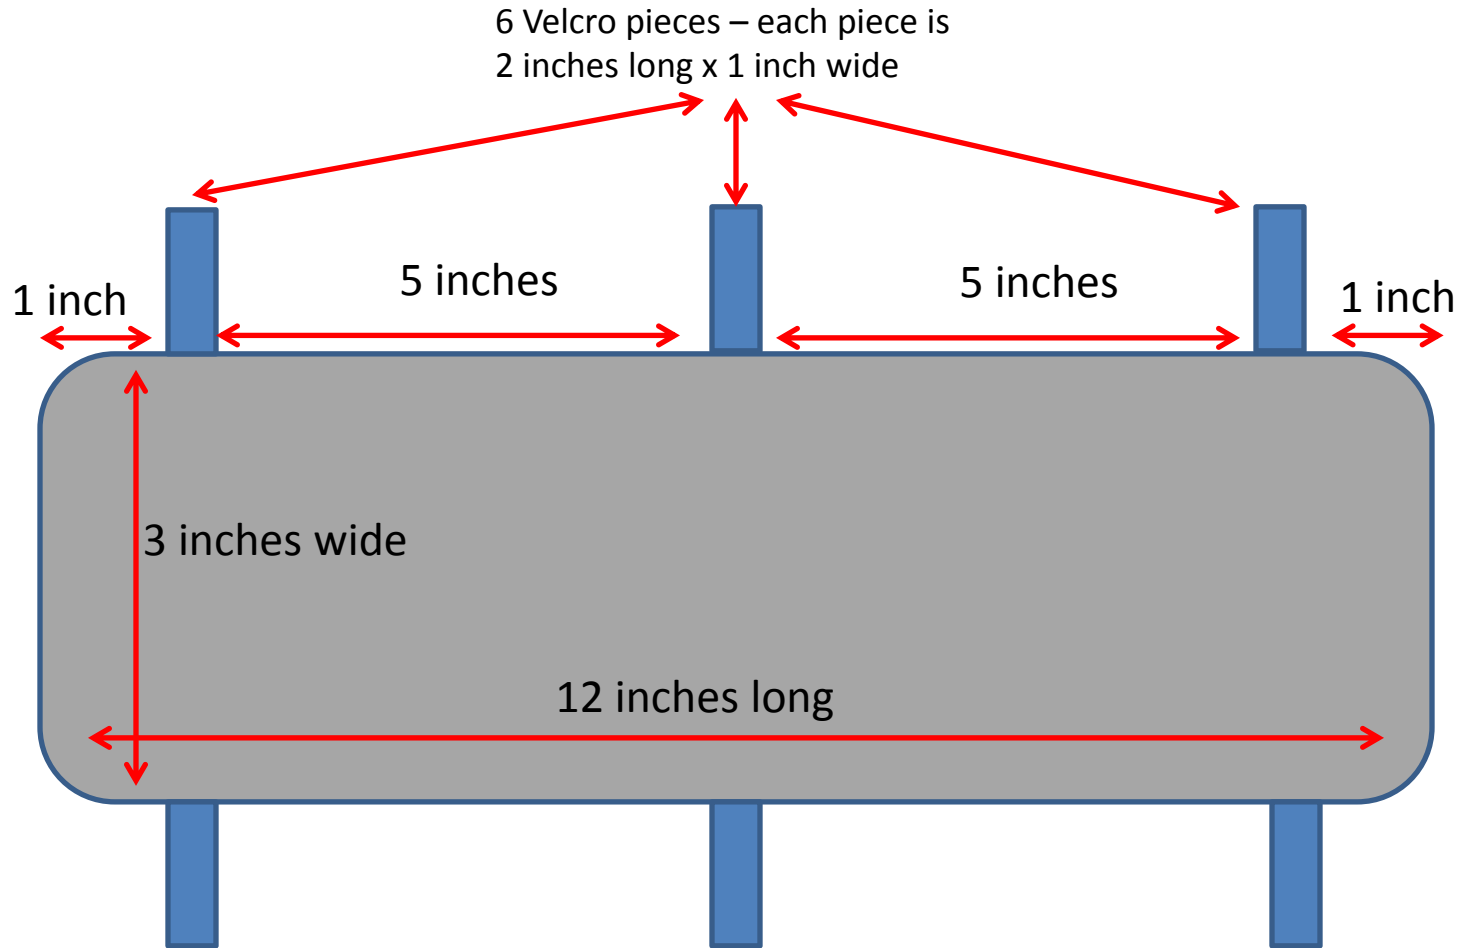

Chair Arm Cover Dimensions

Velcro (hook & loop) alignment

Velcro straps X 6 sewn to the underside of the neoprene.
Velcro straps are 2 inches long x 1 inch wide

Edges to be sewn with
a wide over lock stitch
to hold Velcro in place

Material Example – Velcro (hook & loop)

Hook Side

Loop Side

Top Side (no hook or loop)

Material Example – Neoprene + Fabric top

2ml neoprene with fabric top glued on, as shown in the example. Material would have a single logo.