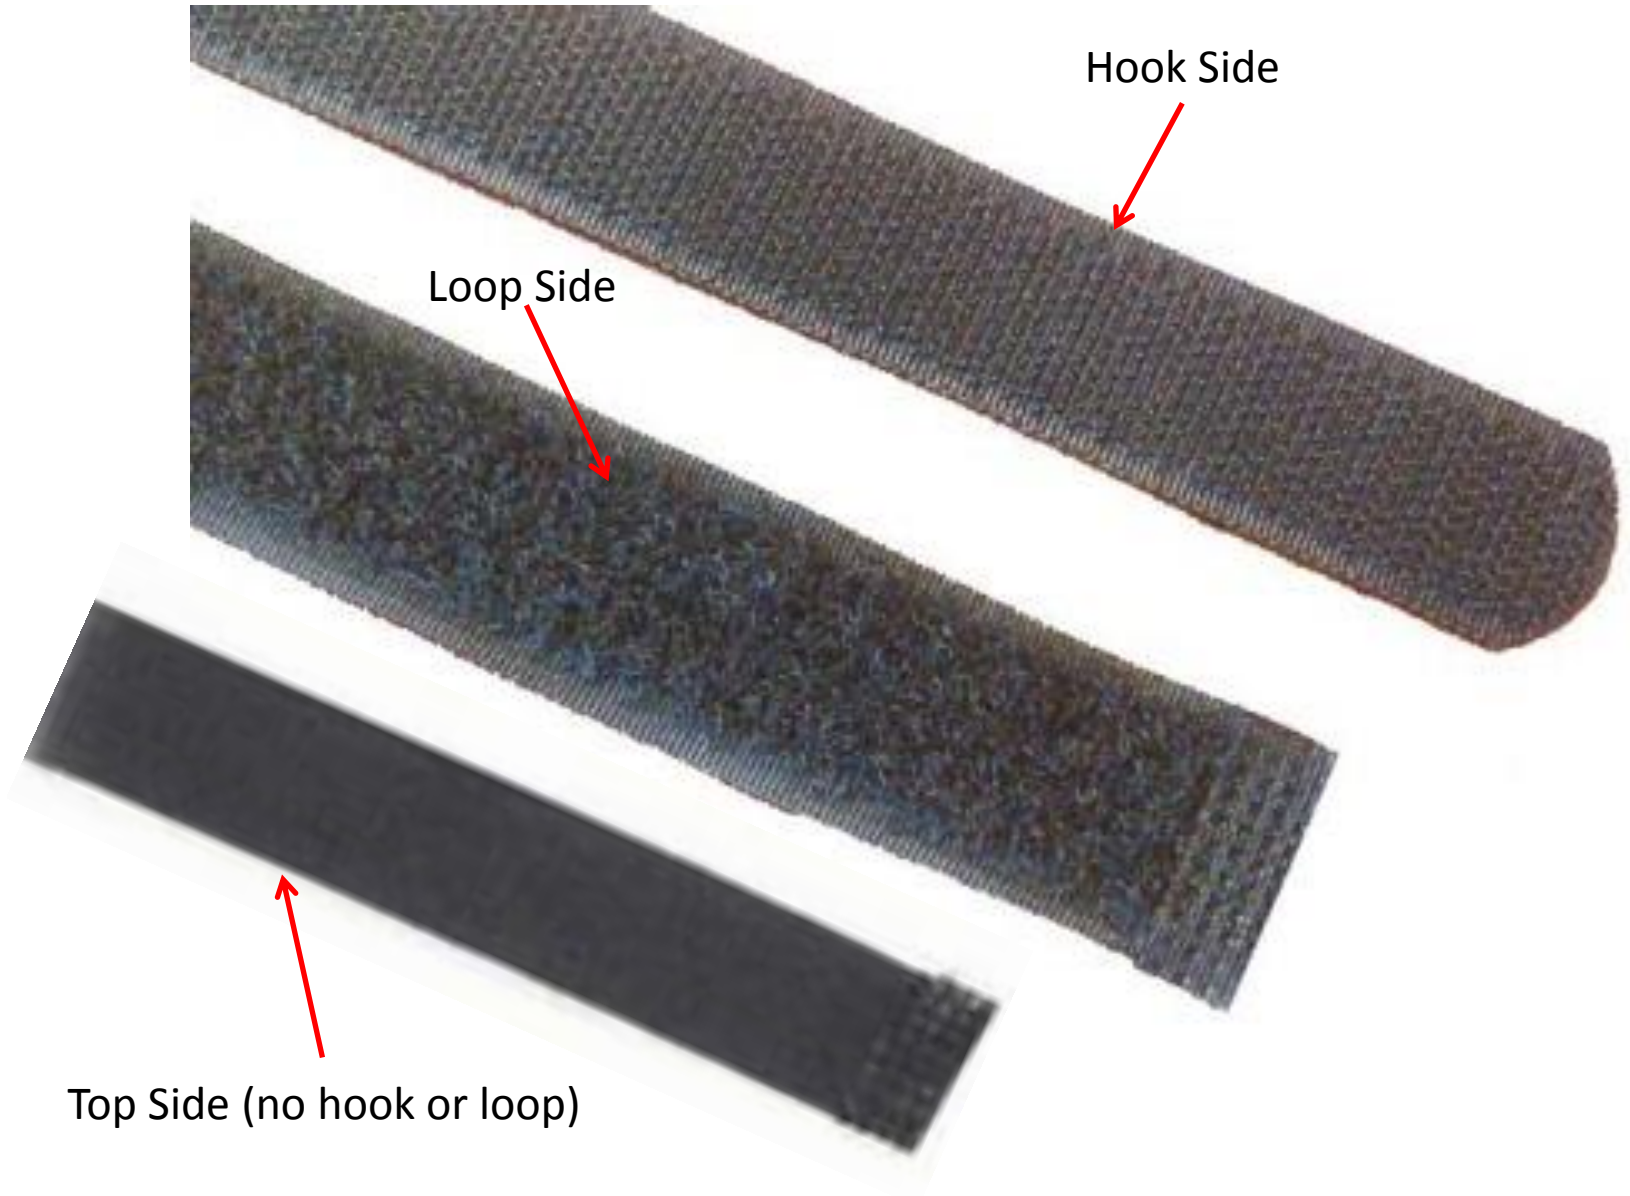

Chair Arm Cover Dimensions

Velcro (hook & loop) alignment

Velcro straps X 6 sewn to the underside of the neoprene.
Velcro straps are 2 inches long x 1 inch wide

Edges to be sewn with
a wide over lock stitch
to hold Velcro in place

Material Example – Velcro (hook & loop)

Hook Side

Loop Side

Top Side (no hook or loop)

Material Example – Neoprene + Fabric top

2ml neoprene with fabric top glued on, as shown in the example. Material would have a single logo.