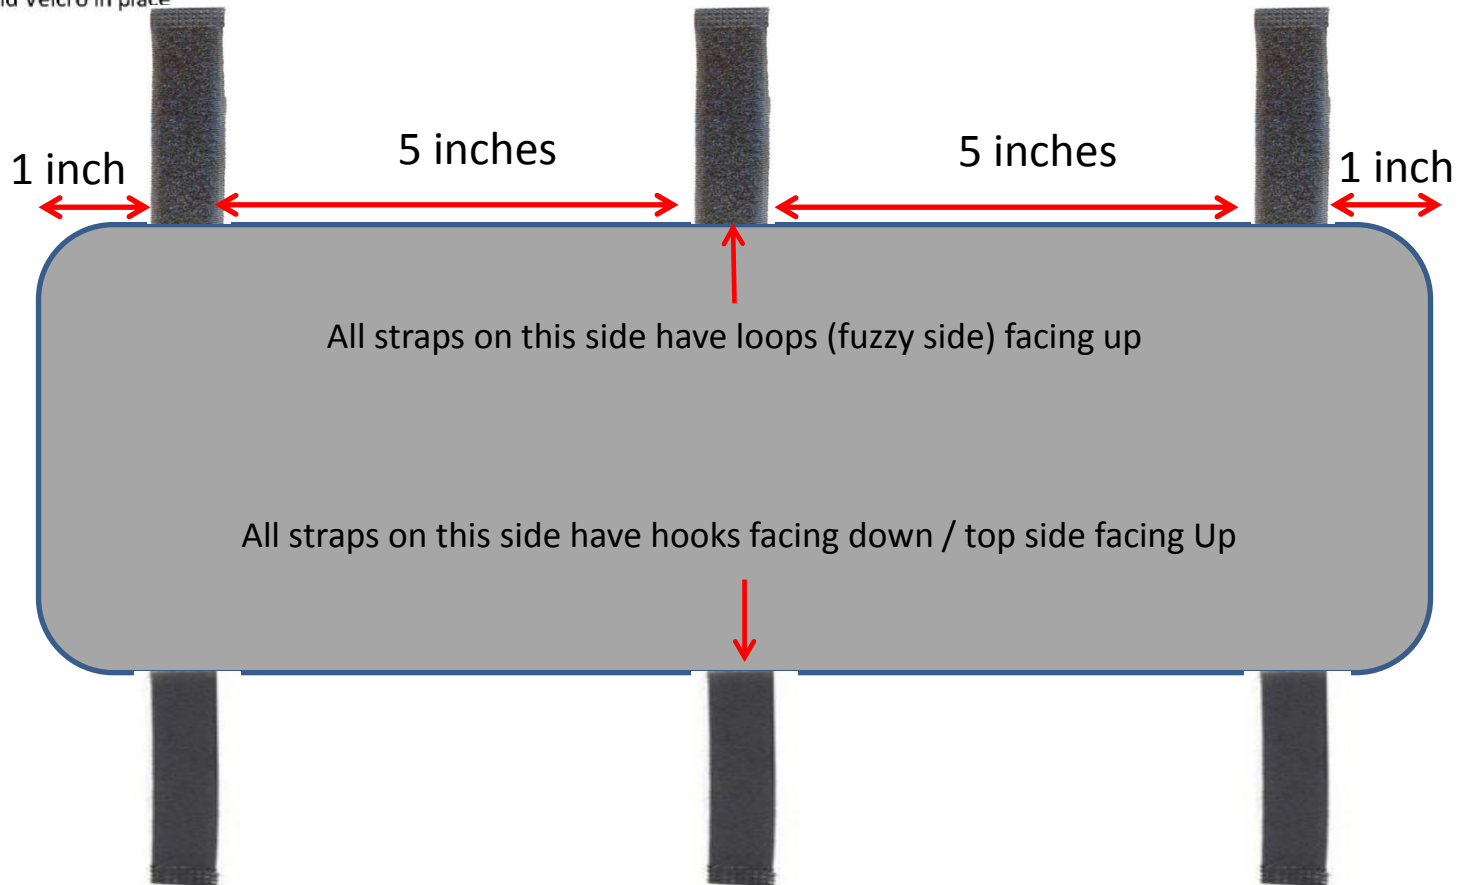

Chair Arm Cover Dimensions

Velcro (hook & loop) alignment

Velcro straps X 6 sewn to the underside of the neoprene.
Velcro straps are 2 inches long x 1 inch wide

Edges to be sewn with
a wide over lock stitch
to hold Velcro in place

Material Example – Velcro (hook & loop)

Hook Side

Loop Side

Top Side (no hook or loop)

Material Example – Neoprene + Fabric top

2ml neoprene with fabric top glued on, as shown in the example. Material would have a single logo.