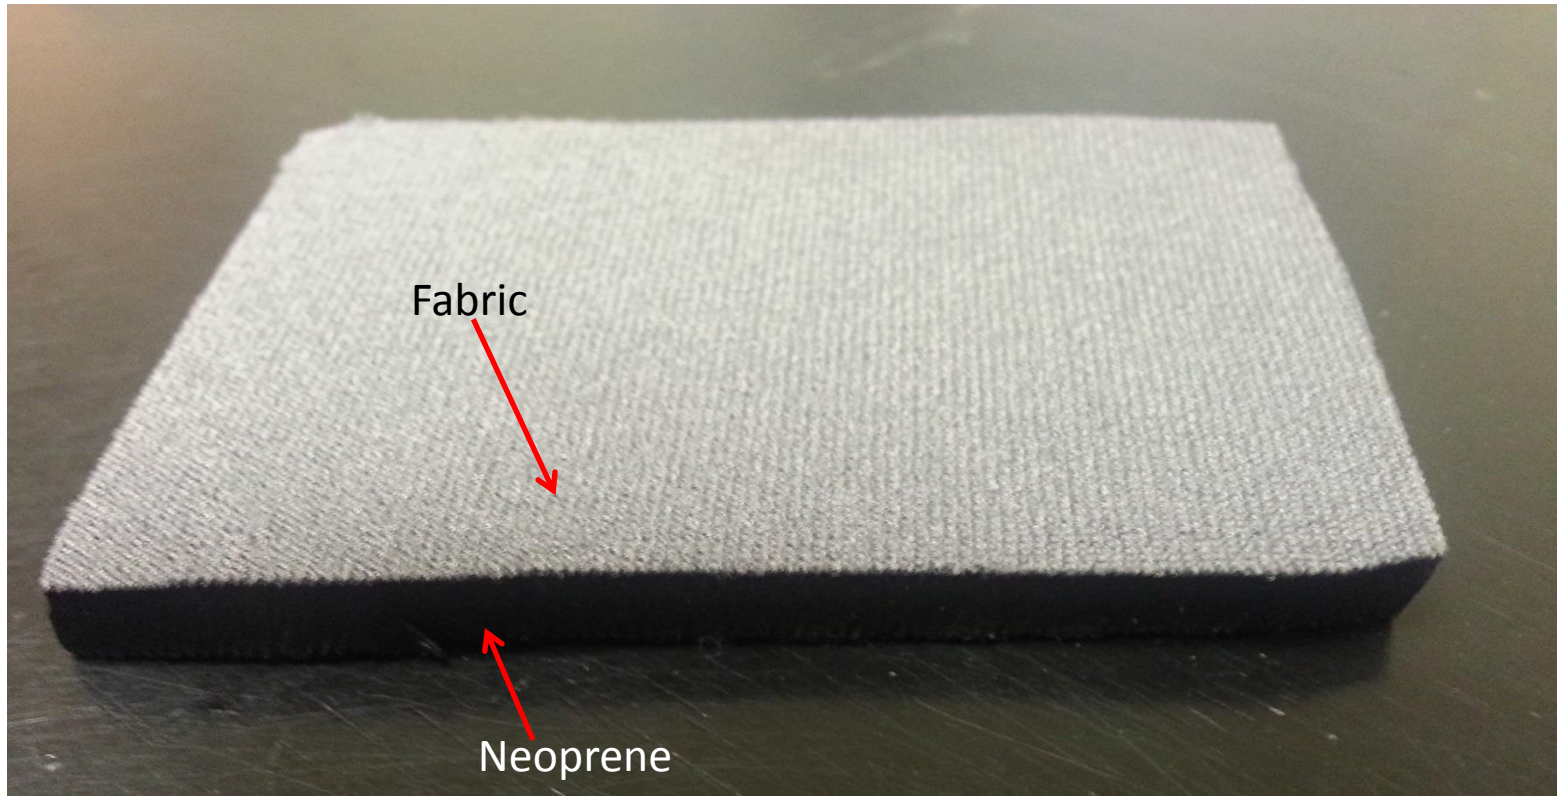

Chair Arm Cover Dimensions

Velcro (hook & loop) alignment

Velcro straps X 6 sewn to the underside of the neoprene.
Velcro straps are 2 inches long x 1 inch wide

Edges to be sewn with
a wide over lock stitch
to hold Velcro in place

Material Example – Velcro (hook & loop)

Hook Side

Loop Side

Top Side (no hook or loop)

Material Example – Neoprene + Fabric top

2ml neoprene with fabric top glued on, as shown in the example. Material would have a single logo.